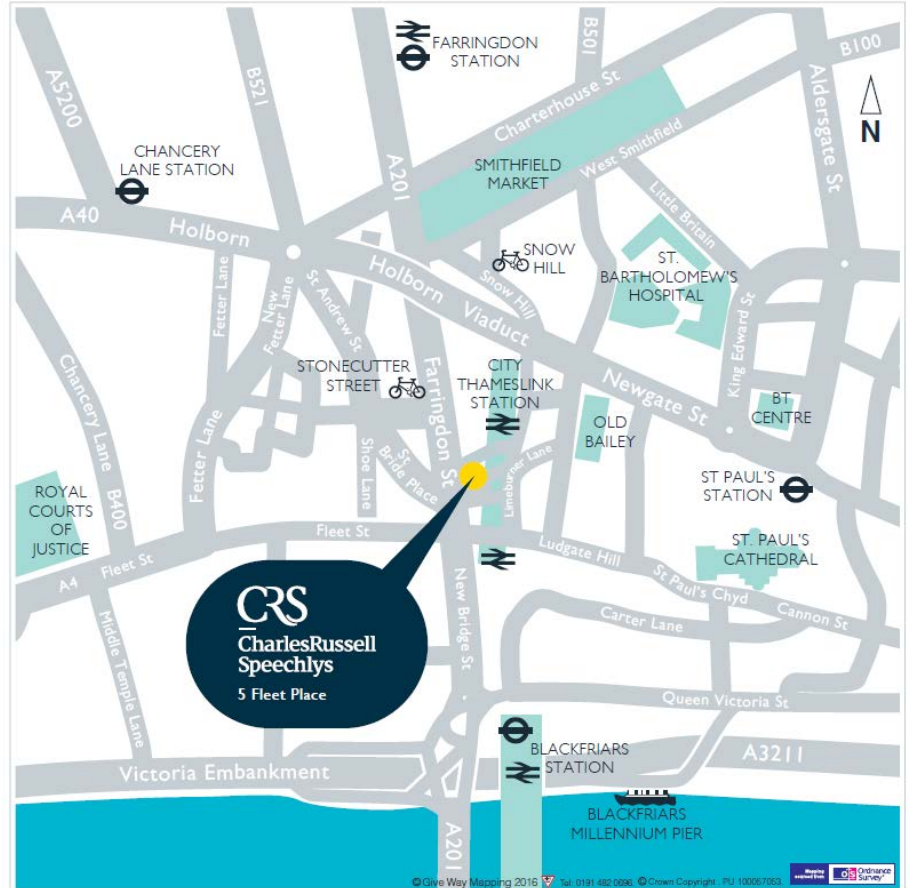

### Map and directions

#### DX

19 London/Chancery Lane

#### How to find us

5 Fleet Place can be accessed from Farringdon Street or Holborn Viaduct. Nearby landmarks include the Old Bailey.

#### By bus

5 Fleet Place is serviced by a number of nearby bus routes which stop on Farringdon Street, Ludgate Hill, Holborn Viaduct and Fleet Street.