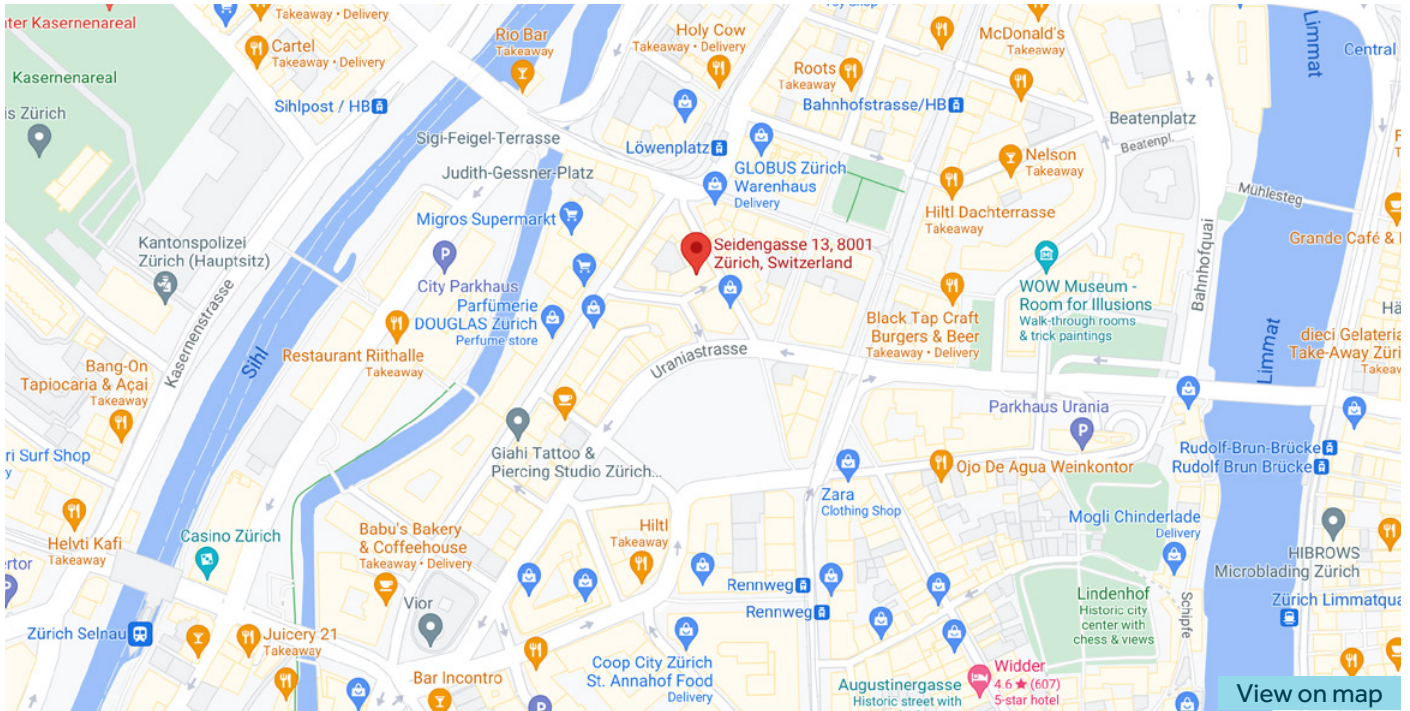

# Seidengasse 13, 8001 Zurich

## Map and directions

#### From Zurich train station (5 minute walk)

Walk direction "Bahnhofplatz" (5m), turn left to remain on "Bahnhofplatz" (31m). Follow Löwenstrasse (230m), turn left into Seidengasse (68m). Turn right into Gerbergasse where the building entry is located.

### Nearest tram stops

Bahnhofstrasse / HB, Löwenplatz and Rennweg.